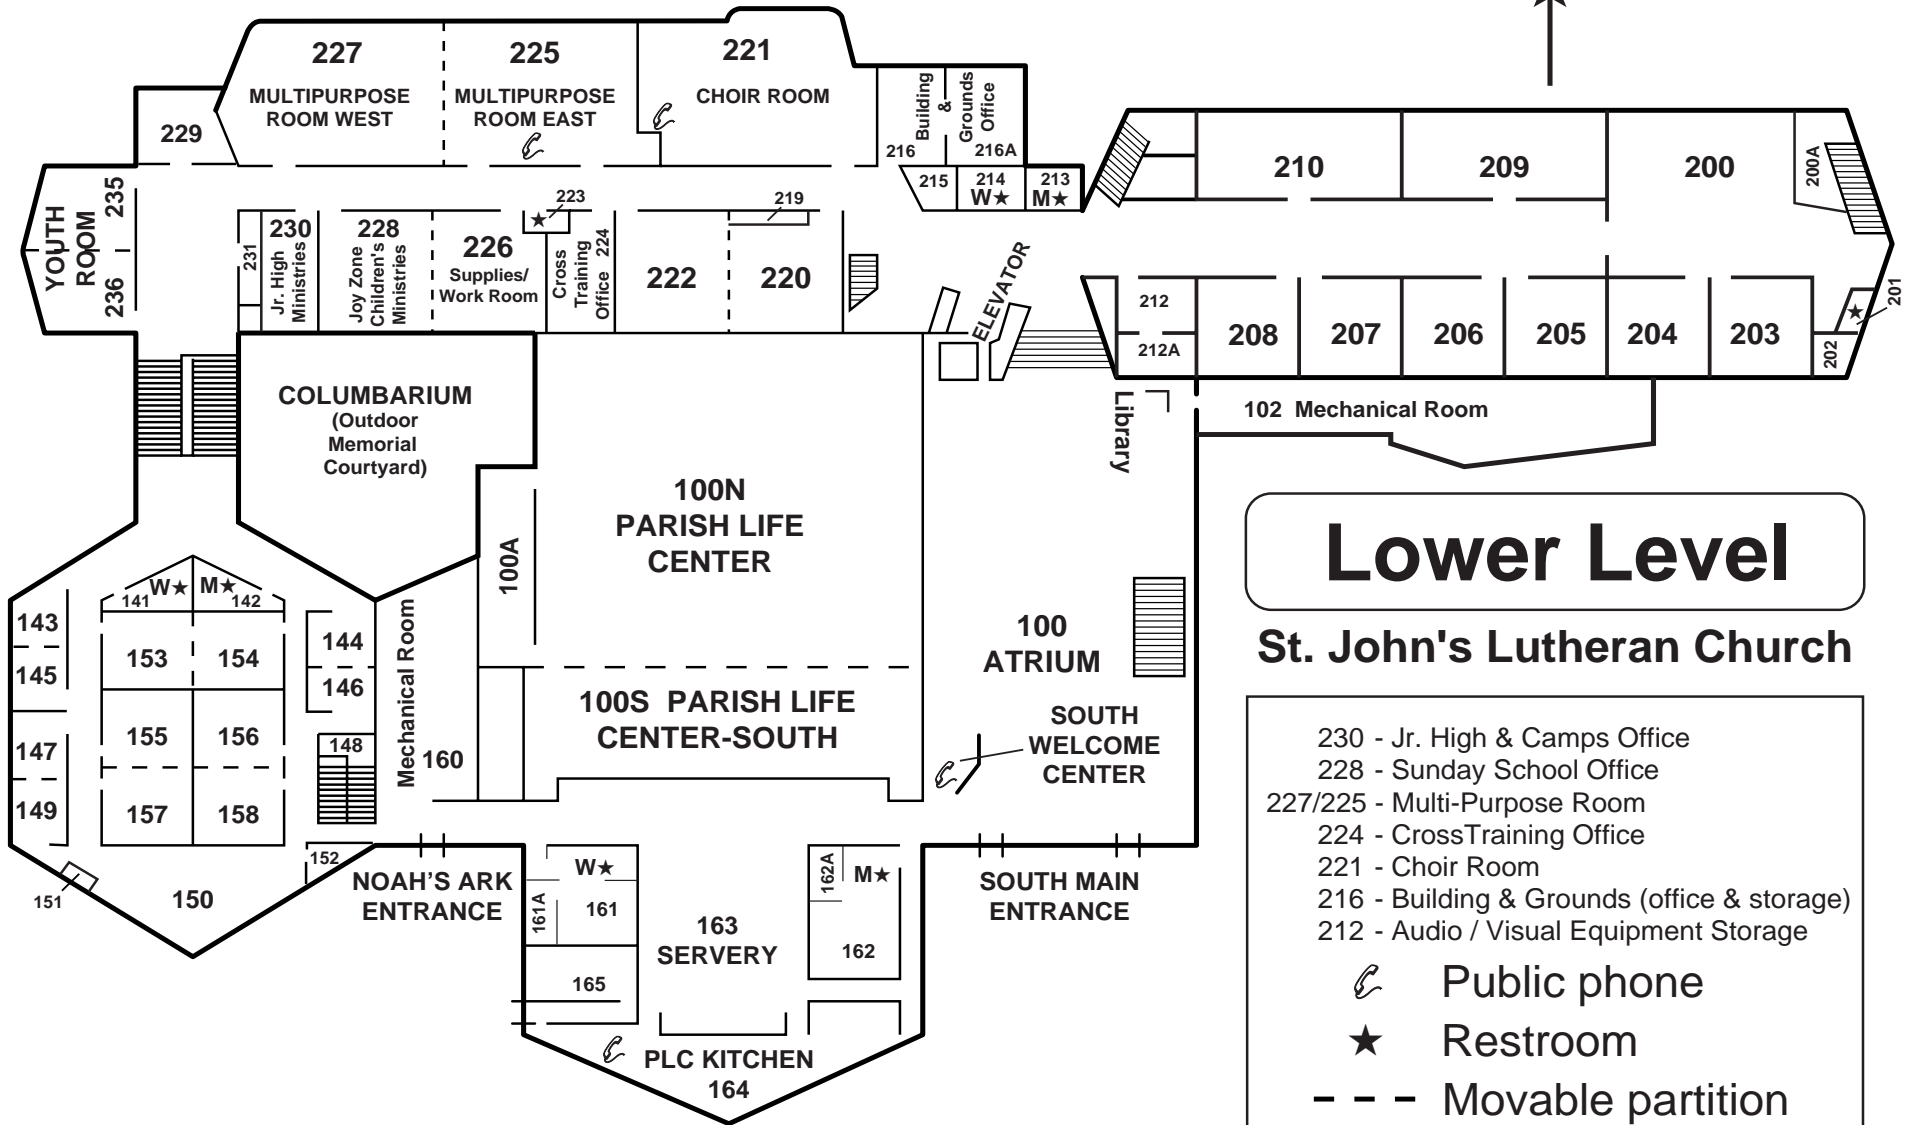

EMERSON ST.
NORTH

Upper Level

St. John's Lutheran Church

- 428 - Senior Pastor
- 427 - Associate Pastor
- 426 - Associate Pastor
- 434 - Sr. High Office
- 434 - Receptionist
- 432 - Office Manager
- 430 - Kitchenette
- 431 - Director of Church Operations
- 428 - Membership / Membercare care
- 425 - Publications / Bulletins
- 424 - Finance
- 423 - Copy / Mail Room
- 403 - Printing
- 363 - Noah's Ark Office

 Public phone

 Restroom

- - - Movable partition

EMERSON ST.
NORTH

Lower Level

St. John's Lutheran Church

- 230 - Jr. High & Camps Office
 - 228 - Sunday School Office
 - 227/225 - Multi-Purpose Room
 - 224 - Cross Training Office
 - 221 - Choir Room
 - 216 - Building & Grounds (office & storage)
 - 212 - Audio / Visual Equipment Storage
- Public phone
 - Restroom
 - - - Movable partition