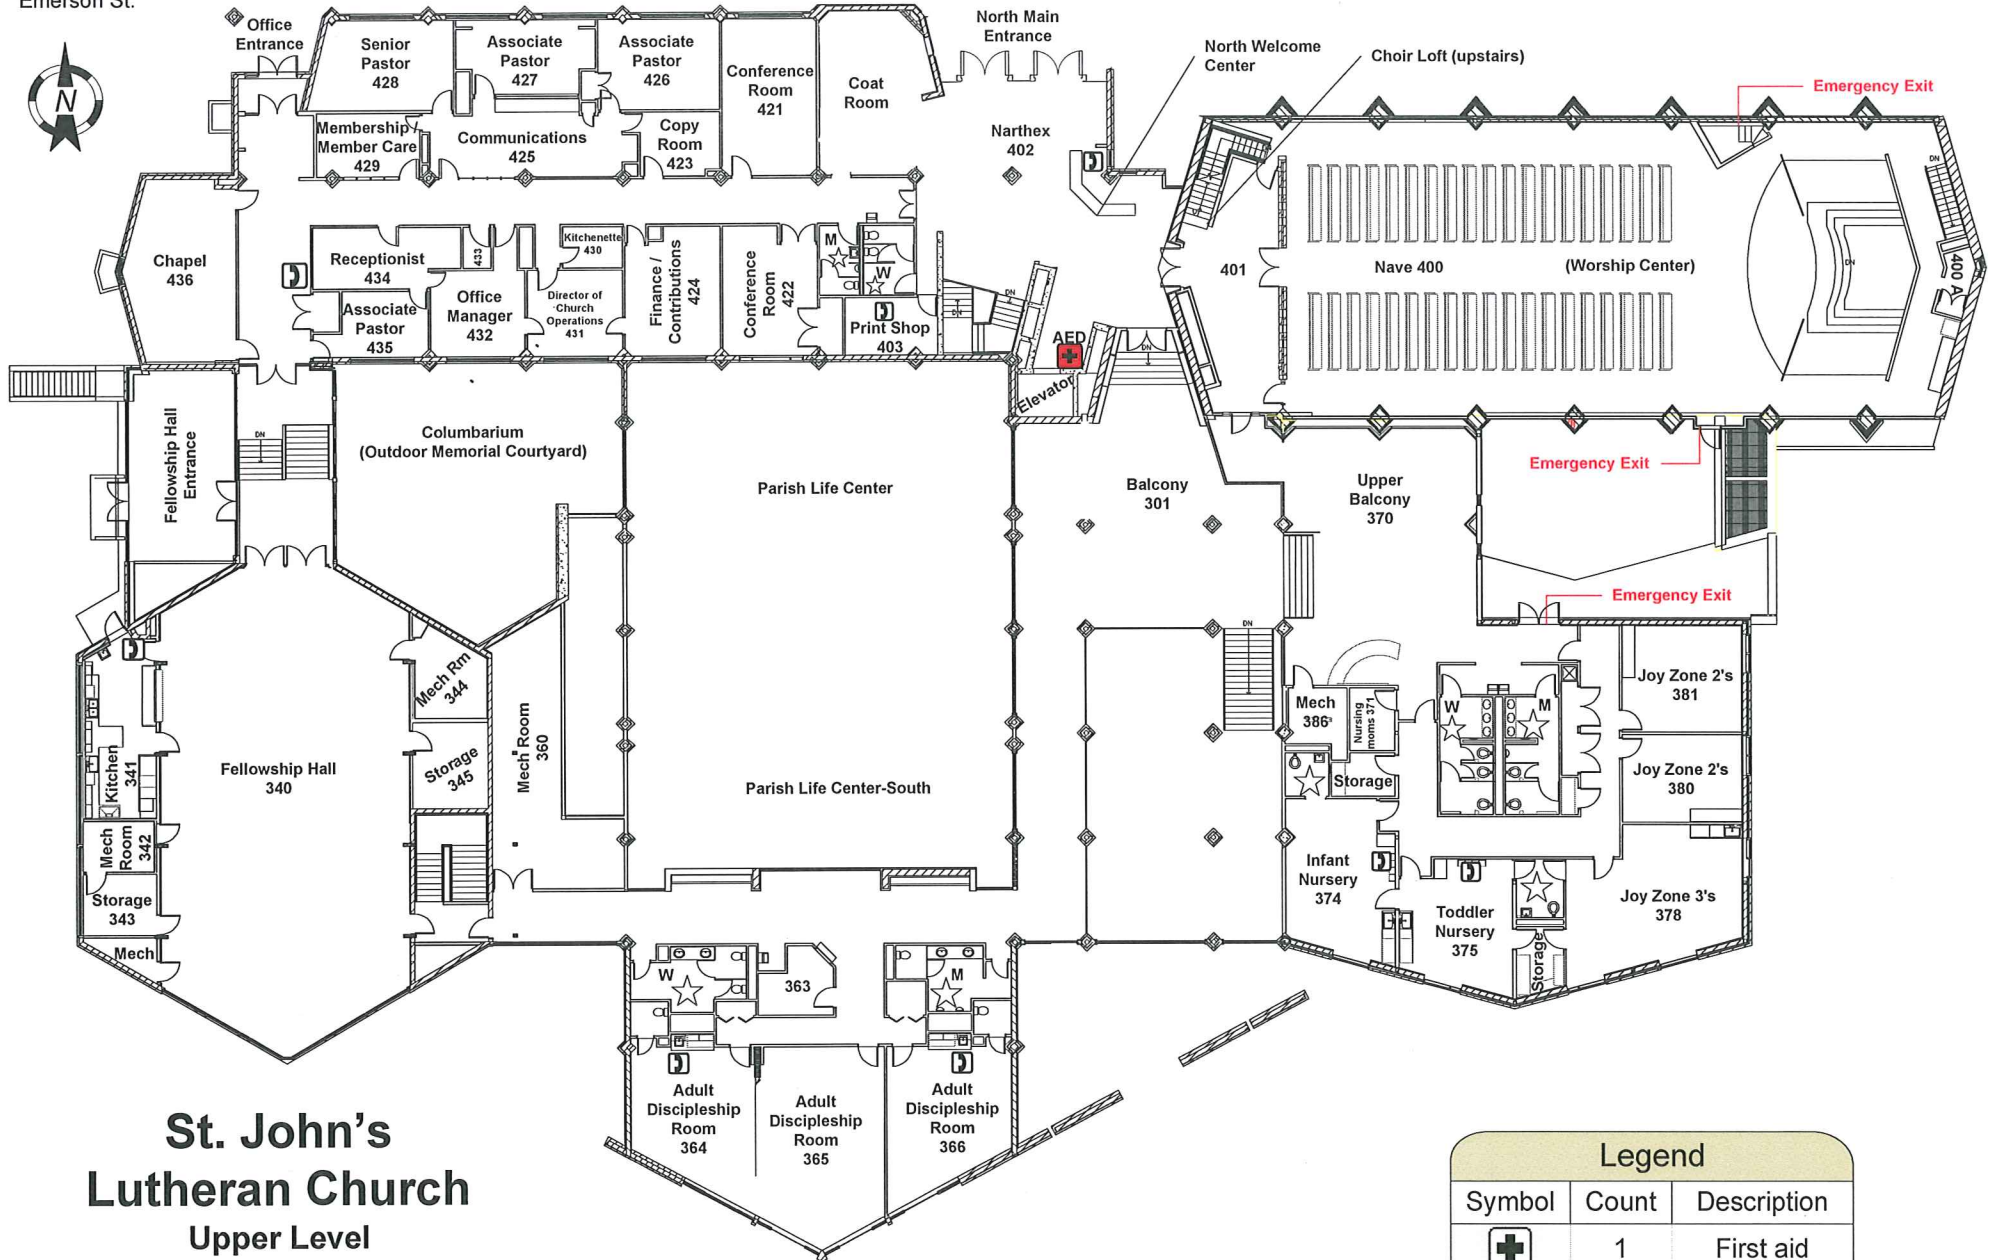

Emerson St.

St. John's Lutheran Church

Upper Level

1617 E. Emerson St.

Bloomington, IL 61701-2008

309-827-6121

www.stjohnsbloomington.org

info@stjohnsbloomington.org

Legend

Symbol	Count	Description
	1	First aid
	8	Telephone
	8	Restroom