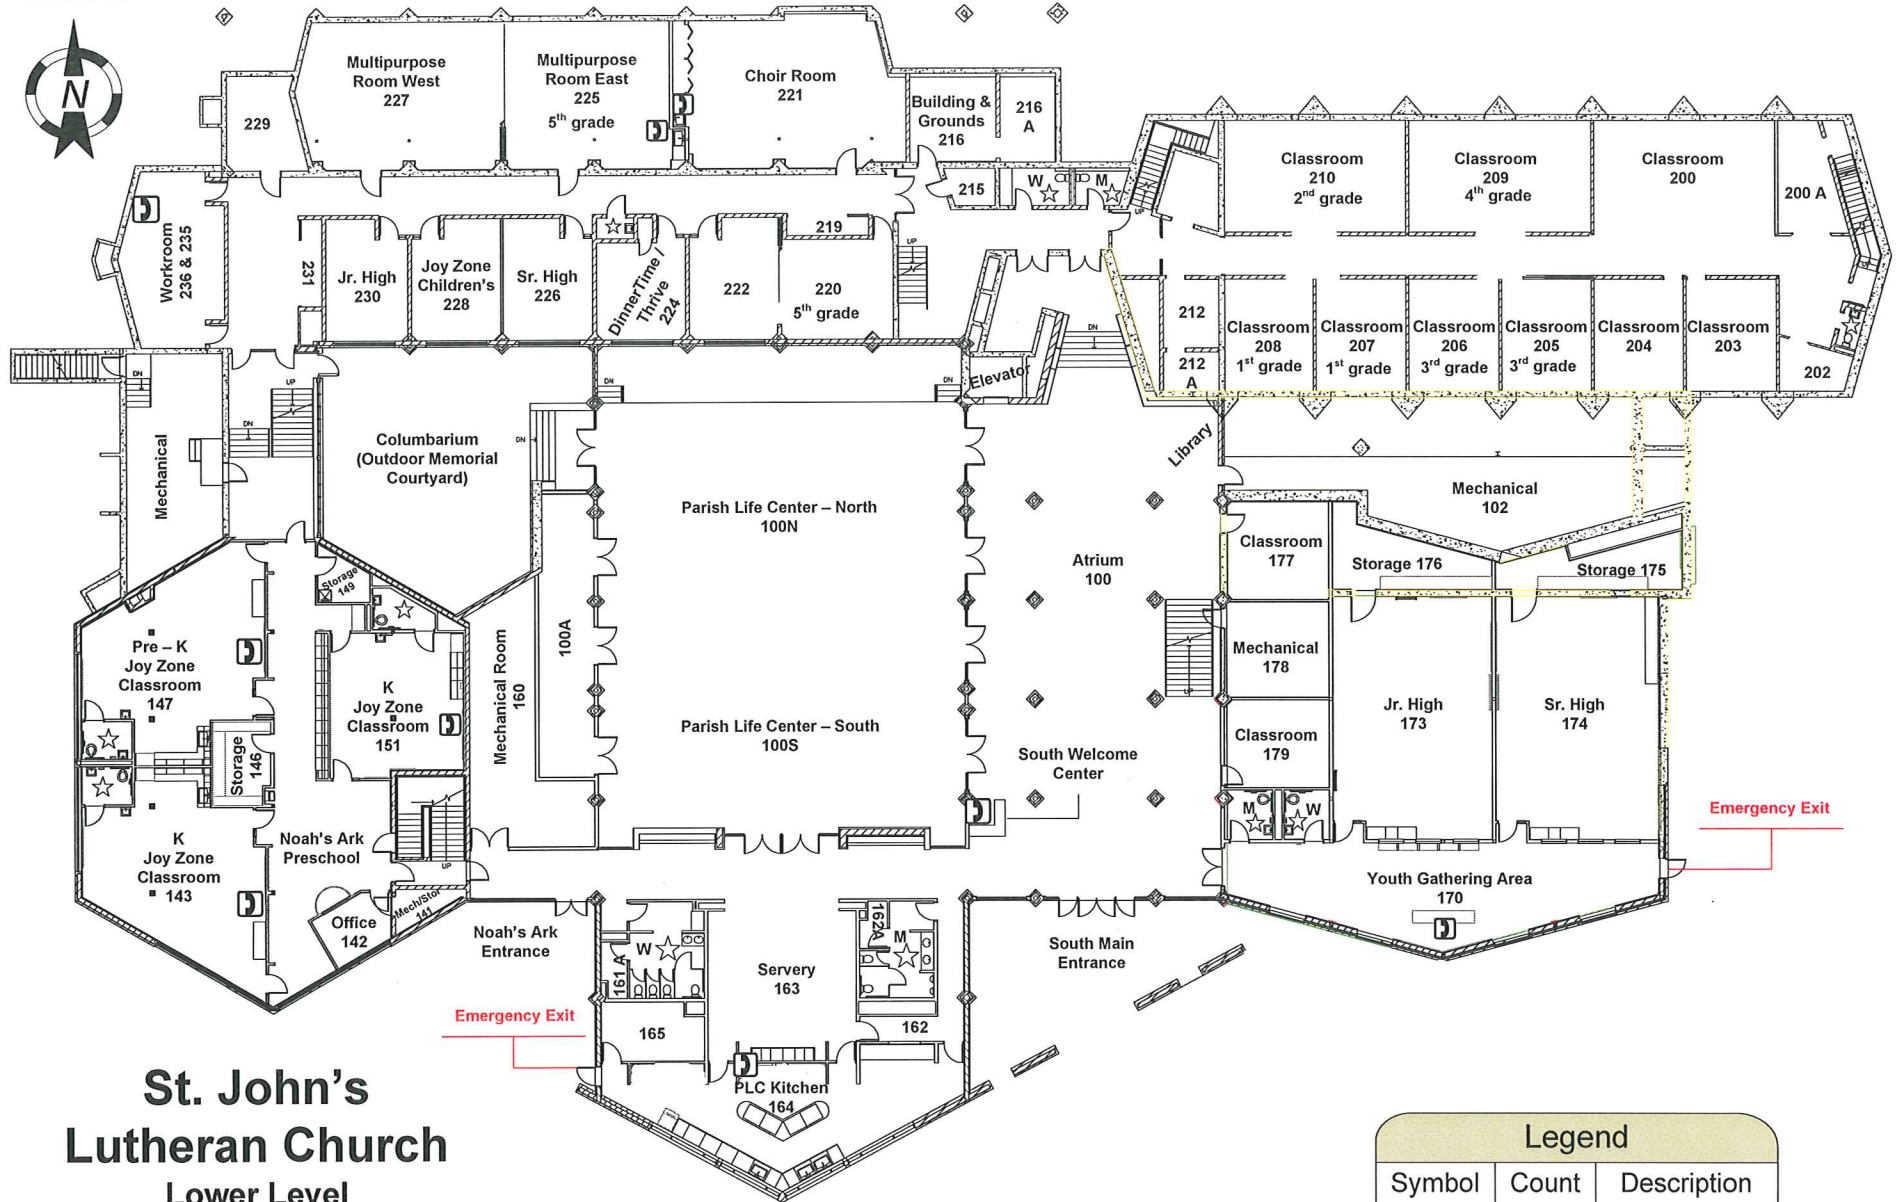

Legend

Symbol	Count	Description
	1	First aid
	8	Telephone
	8	Restroom

Emerson St.

St. John's Lutheran Church

Lower Level

1617 E. Emerson St.
Bloomington, IL 61701-2008
309-827-6121
www.stjohnsbloomington.org
info@stjohnsbloomington.org

Legend		
Symbol	Count	Description
	9	Telephone
	11	Restroom